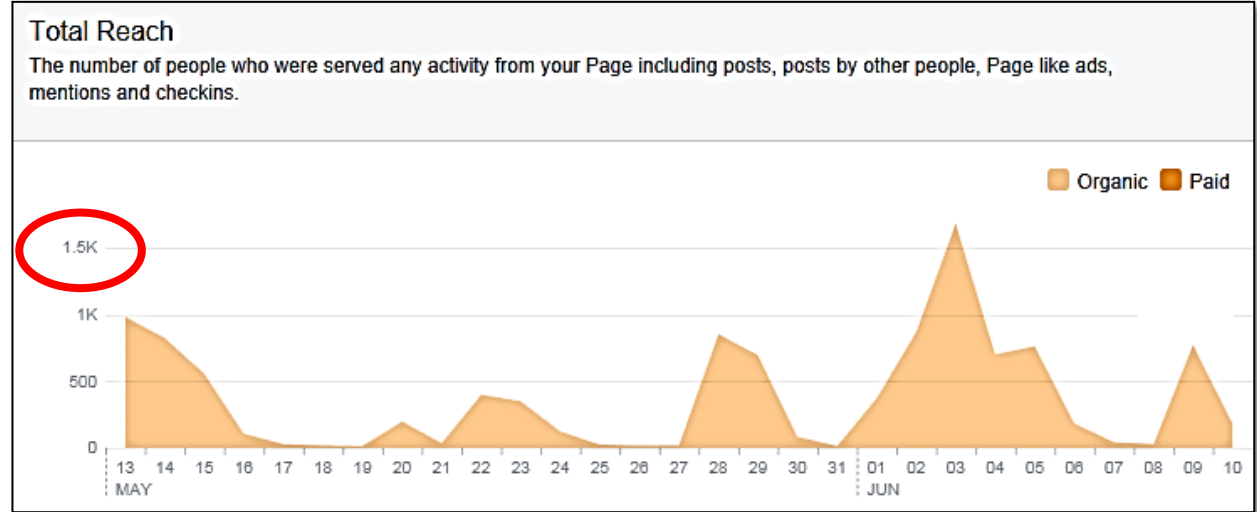

Totalizer

No of Volunteers

TOTAL

Volunteer Hours

TOTAL

Value of Social Action (£)

TOTAL

Social Media

**Pages views since last
Area Council Meeting: 8556**

**Page views relating specifically to
Love Where You Live: 4210**

**People who live or work in the North East Area Council area*