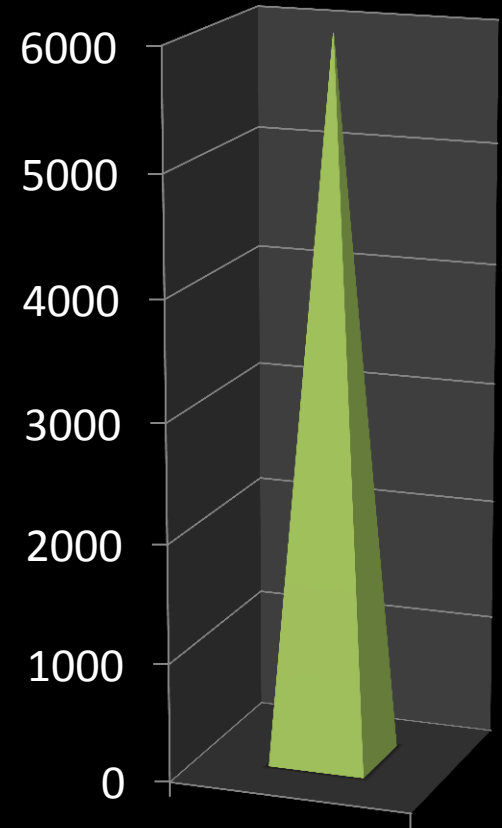

Totalizer

No of Volunteers

TOTAL

Volunteer Hours

TOTAL

Value of Social Action (£)

TOTAL

Social Media

**Pages views since last
Area Council Meeting: 8556**

**Page views relating specifically to
Love Where You Live: 4210**

**People who live or work in the North East Area Council area*